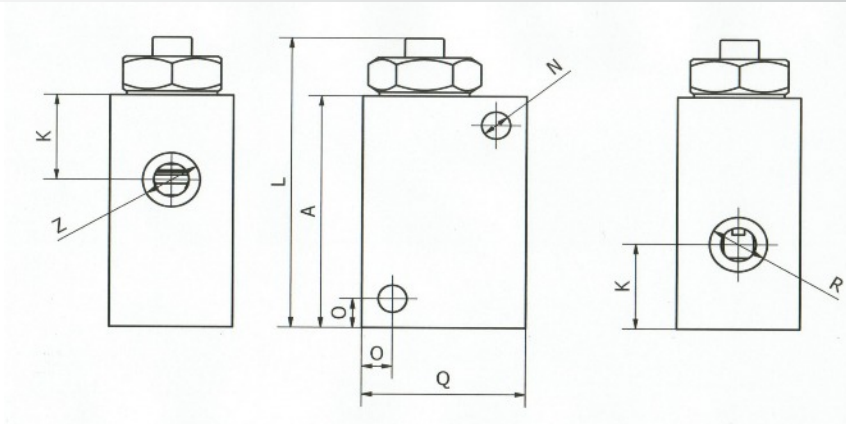

OTHER ACCESSORIES

SEQUENCY VALVES

Model	Sequency range bar	Oil Inlet Outlet R-Z	Dimensions						
			A	K	L	N	O	Q	X
CD 40 60	G3/8	G1/8	60	20	75	7	7	40	30

TEST PRODS

Model	Dimensions			
	B	C	D	L
PR.13.06				18
PC.13.06	8	13	M6	23
PV.13.06				18
PR.17.8				25
PC.17.08	10	17	M8	30
PV.17.08				25