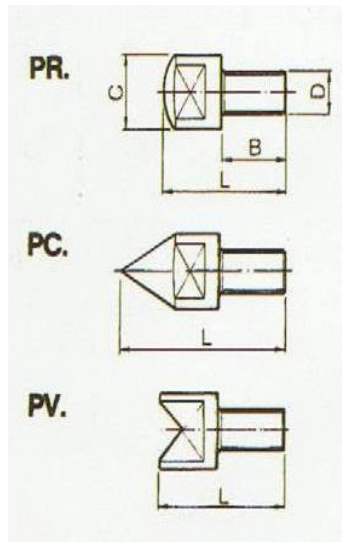

OTHER ACCESSORIES

SEQUENCY VALVES

Model	Sequency range bar	Oil Inlet Outlet R-Z	Dimensions						
			A	K	L	N	O	Q	X
CD 40 60	G3/8	G1/8	60	20	75	7	7	40	30

TEST PRODS

Model	Dimensions			
	B	C	D	L
PR.13.06				18
PC.13.06	8	13	M6	23
PV.13.06				18
PR.17.8				25
PC.17.08	10	17	M8	30
PV.17.08				25